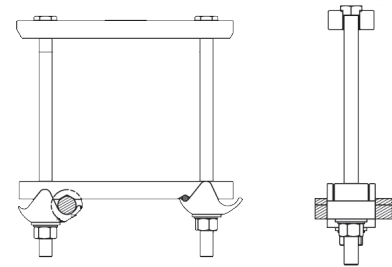

## TYPE GA-H

Ground Connector  
For Copper Cable to "H" Beam or  
Square Fence Post

High copper alloy ground connector for joining a wide range of cable parallel to "H" beams or square tube. Hardware is made from DURIMUM™ for superior corrosion protection.

E-46

Figure 1

Figure 2

Catalog Number	Figure	Accommodates		H	J	W
		"H" Beam	Copper Conductor			
GA25H26	1	1-7/8" - 2-1/2" X 2-1/2"	4 Sol. - 2/0 Str.	4-3/4	3/8	4

Catalog Number	Figure	Accommodates			H	J	W	Recommended Torque in-lb
		Square Fence Post	Copper Conductor					
			Small Clamp	Large Clamp				
GA400H294CTN	2	4"	6 Sol. (.162) - 4 Str. (.232)	1/0 Sol (.324) - 4/0 Str. (.528)	6.75 (171)	3/8	6.06 (154)	150