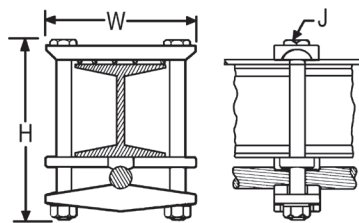

## TYPE GA-H

Ground Connector  
For Copper Cable to "H" Beam or  
Square Fence Post

High copper alloy ground connector for joining a wide range of cable parallel to "H" beams or square tube. Hardware is made from DURIMUM™ for superior corrosion protection.

E-46

Figure 1

Figure 2

Catalog Number	Figure	Accommodates		H	J	W
		"H" Beam	Copper Conductor			
GA25H26	1	1-7/8" - 2-1/2" X 2-1/2"	4 Sol. - 2/0 Str.	4-3/4	3/8	4

Catalog Number	Figure	Accommodates			H	J	W	Recommended Torque in-lb
		Square Fence Post	Copper Conductor					
			Small Clamp	Large Clamp				
GA400H294CTN	2	4"	6 Sol. (.162) - 4 Str. (.232)	1/0 Sol (.324) - 4/0 Str. (.528)	6.75 (171)	3/8	6.06 (154)	150